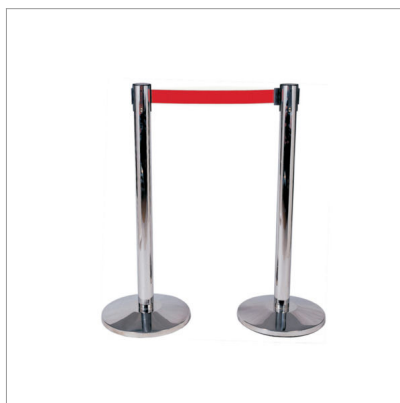

GENERAL INFO**NAME:** Alfa**DESCRIPTION:** Stanchion with retractable belt**RANGE:** Crowd control posts**CATEGORY:** Furnishing Accessories**REFERENCE:** 103351**EAN:** 8033433770365**HS CODE:** 73239400**PRODUCT ORIGIN:** Extra UE**PRODUCT PICTURE****PRODUCT SPECIFICATIONS****Material:** AISI 430 stainless steel**Finish:** Brilliant**Colors:** Red**Dimensions:** 360 x 360 x 950 mm**Weight:** 8.1 kg**ADDITIONAL INFO**

Stanchion diameter: 63 mm, Belt length: 2 mt.

SELLING UNIT & PACKING**Selling unit:** co**Package type:** cardboard**Pcs per box:** 2**Package dim. (LxPxH):** 960 x 395 x 180 mm**Package gross weight:** 18 kg