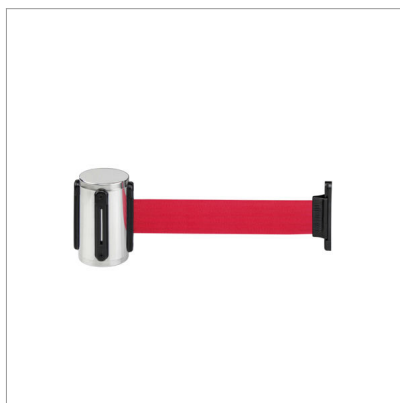

**GENERAL INFO**

**NAME:** Alfa Mural  
**DESCRIPTION:** Wall-mounted retractable belt  
**RANGE:** Crowd control posts  
**CATEGORY:** Furnishing Accessories

**REFERENCE:** 103391  
**EAN:** 8033433771560  
**HS CODE:** 73239400  
**PRODUCT ORIGIN:** Extra UE

**PRODUCT PICTURE****PRODUCT SPECIFICATIONS**

**Material:** AISI 430 stainless steel  
**Finish:** Brilliant  
**Colors:** Red

**Dimensions:** 60 x 60 x 120 mm  
**Weight:** 0.9 kg

**ADDITIONAL INFO**

Stainless steel and red belt; wall mounted system with belt and plastic clip; installation hardware in polished s.steel or black coated s.steel; belt length: 2 M; wall receptor included.