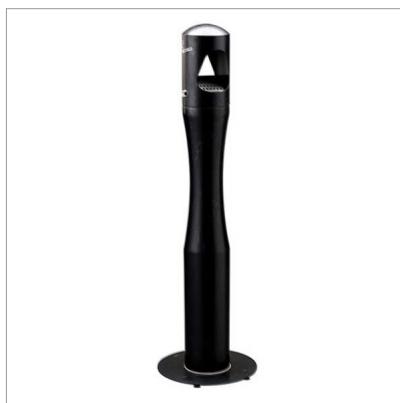

GENERAL INFO

NAME: Birkin
DESCRIPTION: Floor standing ashtray
RANGE: Outdoor areas
CATEGORY: Waste management

REFERENCE: 108006
EAN: 8033433773335
HS CODE: 73239300
PRODUCT ORIGIN: Extra UE

PRODUCT PICTURE**PRODUCT SPECIFICATIONS**

Material: AISI 430 stainless steel
Finish: Epoxy paint
Colors: Black

Dimensions: 290 x 130 x 1000 mm
Weight: 4.7 kg
Capacity: 4 litres

ADDITIONAL INFO

Brushed s.steel or black powder epoxy coated steel body; removable inner bucket with handle (4 lt); vandal proof key lock system, marked with cigarette symbol; rubber pads to ensure isolation from ground; ground fixing points (fixing hardware not included).