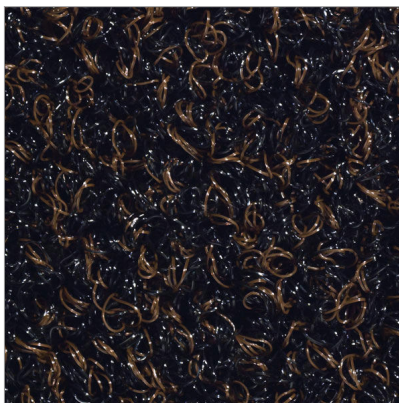

GENERAL INFO**NAME:** Collect**DESCRIPTION:** Carpet for medium-traffic entrances**RANGE:** Entrance mats**CATEGORY:** Furnishing Accessories**REFERENCE:** 933009**EAN:** 8059386331446**HS CODE:** 57033099**PRODUCT ORIGIN:** UE**PRODUCT PICTURE****PRODUCT SPECIFICATIONS****Material:** PET, PVC, PA**Finish:** Blended**Colors:** Brown**Dimensions:** 600 x 900 x 8 mm**Weight:** 1.62 kg**ADDITIONAL INFO**

This carpet quality has been conceived for an external use. It is a wonderful supplement for our carpets' portfolio of products. The mat Collect is made of 100% polyamide yarns, is very strong and has all the features for commercial use. A very fine scraping loop pile takes care of a proper absorption of dirt and moisture, so the functionality is excellent. Available colors red, anthracite and brown.