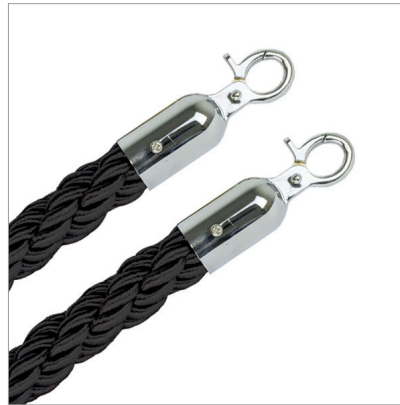

**GENERAL INFO**

**NAME:** Gamma  
**DESCRIPTION:** Rope with 2 ring hooks  
**RANGE:** Crowd control posts  
**CATEGORY:** Furnishing Accessories

**REFERENCE:** 116022  
**EAN:** 8059386332252  
**HS CODE:** 56090000  
**PRODUCT ORIGIN:** Extra UE

**PRODUCT PICTURE****PRODUCT SPECIFICATIONS**

**Material:** Stainless-Rope  
**Finish:** Brilliant  
**Colors:** Black

**Dimensions:** 31.5 x 154 x 31.5 mm  
**Weight:** 0.61 kg

**ADDITIONAL INFO**

Ropes for traditional posts, 1,5 m long; rope diameter: 31 mm; golden or s.steel fixing hooks.