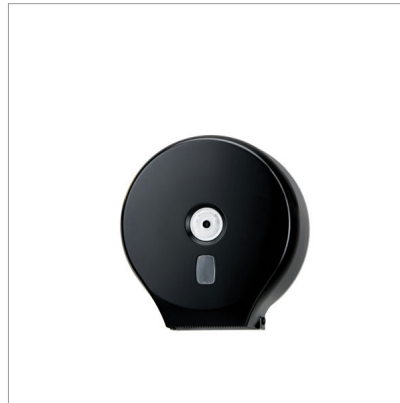

**GENERAL INFO**

**NAME:** Noir  
**DESCRIPTION:** Jumbo toilet paper dispenser  
**RANGE:** Noir range  
**CATEGORY:** Dispensers and hotel accessories

**REFERENCE:** 104201  
**EAN:** 8033433779269  
**HS CODE:** 39249000  
**PRODUCT ORIGIN:** Extra UE

**PRODUCT PICTURE****PRODUCT SPECIFICATIONS**

**Material:** ABS  
**Finish:** Painted  
**Colors:** Black

**Dimensions:** 120 x 282 x 294 mm  
**Weight:** 0.67 kg  
**Capacity:** 200 mt

**ADDITIONAL INFO**

Silver ABS backing and black ABS cover; spindle Ø 45 mm for 200 mt paper roll (max. Ø 255 mm); front viewing window to monitor paper level; plastic keyed lock; fixing hardware included.

**SELLING UNIT & PACKING**