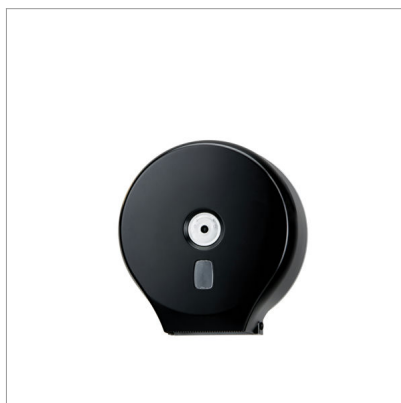

GENERAL INFO

NAME: Noir
DESCRIPTION: Jumbo toilet paper dispenser
RANGE: Noir range
CATEGORY: Dispensers and hotel accessories

REFERENCE: 104201
EAN: 8033433779269
HS CODE: 39249000
PRODUCT ORIGIN: Extra UE

PRODUCT PICTURE**PRODUCT SPECIFICATIONS**

Material: ABS
Finish: Painted
Colors: Black

Dimensions: 120 x 282 x 294 mm
Weight: 0.67 kg
Capacity: 200 mt

ADDITIONAL INFO

Silver ABS backing and black ABS cover; spindle Ø 45 mm for 200 mt paper roll (max. Ø 255 mm); front viewing window to monitor paper level; plastic keyed lock; fixing hardware included.