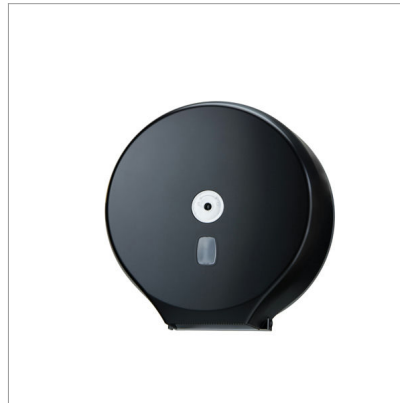

**GENERAL INFO**

**NAME:** Noir  
**DESCRIPTION:** Jumbo toilet paper dispenser  
**RANGE:** Noir range  
**CATEGORY:** Dispensers and hotel accessories

**REFERENCE:** 104205  
**EAN:** 8033433779276  
**HS CODE:** 39249000  
**PRODUCT ORIGIN:** Extra UE

**PRODUCT PICTURE****PRODUCT SPECIFICATIONS**

**Material:** ABS  
**Finish:** Painted  
**Colors:** Black

**Dimensions:** 137 x 347 x 355 mm  
**Weight:** 1.1 kg  
**Capacity:** 400 mt

**ADDITIONAL INFO**

Silver ABS backing and black ABS cover; spindle Ø 45 and 70 mm for 400 mt paper roll (max. Ø 300 mm); front viewing window to monitor paper level; plastic keyed lock; fixing hardware included.

**SELLING UNIT & PACKING**