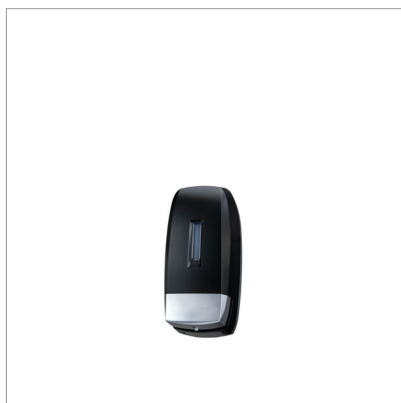

GENERAL INFO

NAME: Noir
DESCRIPTION: Liquid soap dispenser
RANGE: Noir range
CATEGORY: Dispensers and hotel accessories

REFERENCE: 104240
EAN: 8033433779313
HS CODE: 39249000
PRODUCT ORIGIN: Extra UE

PRODUCT PICTURE**PRODUCT SPECIFICATIONS**

Material: ABS
Finish: Painted
Colors: Black-Grey

Dimensions: 93 x 101 x 209 mm
Weight: 0.32 kg
Capacity: 0, 5 L

ADDITIONAL INFO

Refillable plastic tank 0,5 L; for all kind of liquid soaps (no microbead); push-operated anti-drip pump; front viewing window to monitor soap level; cover opening with plastic button; fixing hardware included.