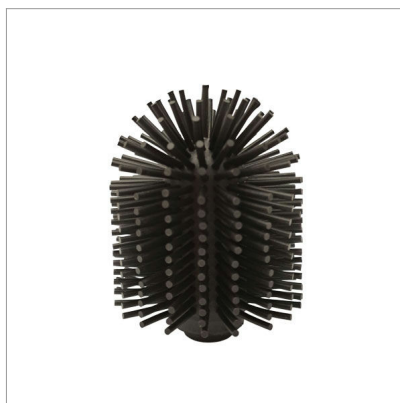

**GENERAL INFO**

**NAME:** Ricambio  
**DESCRIPTION:** Silicone brush head  
**RANGE:** Hygiene  
**CATEGORY:** Dispensers and hotel accessories

**REFERENCE:** 130995  
**HS CODE:** 96039091  
**PRODUCT ORIGIN:** Extra UE

**PRODUCT PICTURE****PRODUCT SPECIFICATIONS**

**Material:** Silicone  
**Colors:** Black

**Dimensions:** 70 x 70 x 90 mm

**ADDITIONAL INFO****SELLING UNIT & PACKING**

**Selling unit:** pc  
**Pcs per box:** 1  
**Package dim. (LxPxH):** x x mm