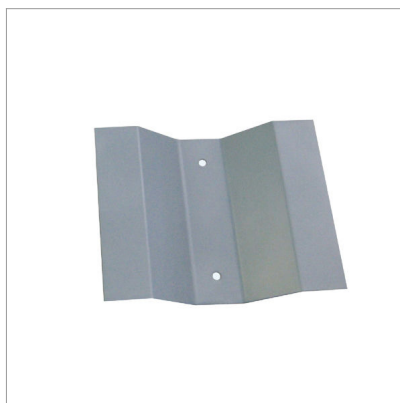

GENERAL INFO**NAME:** Rif**DESCRIPTION:** Supporto murale per Rif 10 e 15 L**RANGE:** Indoor areas**CATEGORY:** Waste management**REFERENCE:** 779905**EAN:** 8033433775759**HS CODE:** 73269098**PRODUCT ORIGIN:** Made in Italy**PRODUCT PICTURE****PRODUCT SPECIFICATIONS****Material:** Metal**Colors:** Grey**Dimensions:** x x mm**Weight:** 0.4 kg**ADDITIONAL INFO**

Wall mounting kit sold separately for bins 10 -18 lt.

SELLING UNIT & PACKING**Selling unit:** pc**Package type:** cardboard**Pcs per box:** 1**Package dim. (LxPxH):** 260 x 170 x 6 mm**Package gross weight:** 0.5 kg