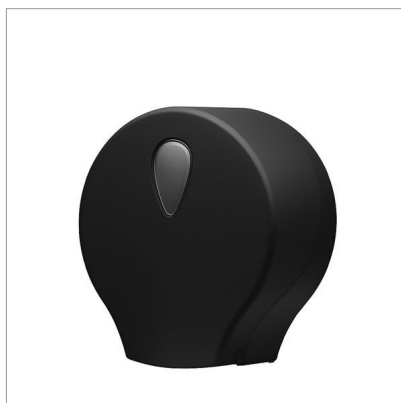

**GENERAL INFO**

**NAME:** Stiloir  
**DESCRIPTION:** Mini Jumbo toilet paper roll dispenser  
**RANGE:** Hygiene  
**CATEGORY:** Hygiene

**REFERENCE:** 920201  
**HS CODE:** 39249000  
**PRODUCT ORIGIN:** UE

**PRODUCT PICTURE****PRODUCT SPECIFICATIONS**

**Material:** ABS  
**Finish:** Soft touch  
**Colors:** Black

**Dimensions:** 125 x 253 x 272 mm  
**Weight:** 0.774 kg

**ADDITIONAL INFO**

Base and cover in matte black soft-touch recycled ABS; polycarbonate front viewing window; max. MINI JUMBO roll diameter: Ø 250 mm; spindle Ø 45 to 60 mm max.; quick and easy dispensing from below; versatile and innovative design; impact and temperature resistant; security lock with key; screw and plugs included.