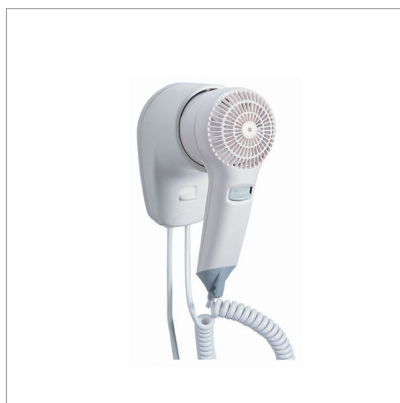

**GENERAL INFO****NAME:** Yul Basic**DESCRIPTION:** Hair dryer with wall base for hotel use**RANGE:** Hygiene**CATEGORY:** Hygiene**REFERENCE:** 704000**EAN:** 8033267172014**HS CODE:** 85163100**PRODUCT ORIGIN:** Extra UE**PRODUCT PICTURE****PRODUCT SPECIFICATIONS****Material:** ABS**Colors:** White**Dimensions:** 147 x 91 x 150 mm**Weight:** 1.14 kg**Capacity:** 1.200 W**ELECTRICAL SPECIFICATIONS****Engine type:** Permanent magnet motor**Nominal power:** 1200**Voltage:** 220-240 V**Frequency:** 50-60 Hz**Electrical insulation:** Class II**FUNCTIONALITY****Activation:** Release button**EPA Filter:** Not available**Warranty:** 2 years**Air volume:** 1873**ADDITIONAL INFO**

Designed for hotel use, Yul Basic is a full range of compact, ergonomic, and silent hair dryers. Appreciated for their value for money, these hair dryers are operated by a 1200 W motor including a heating element. The wall-mounted ABS casing is integrated by an on-off safety switch button on

**PRODUCT SHEET**

wall-base and overheating protection. Two fan speed and two heat settings are available on each model, while just one of them is equipped with a shaver socket.

**SELLING UNIT & PACKING**