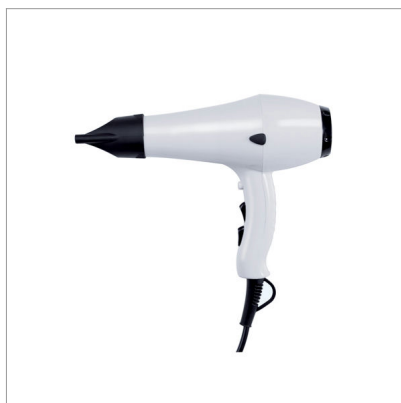

GENERAL INFO**NAME:** Yul Pro ABS**DESCRIPTION:** Hair dryer for hotel use**RANGE:** Hygiene**CATEGORY:** Hygiene**REFERENCE:** 704020**EAN:** 8033267172403**HS CODE:** 85163100**PRODUCT ORIGIN:** Extra UE**PRODUCT PICTURE****PRODUCT SPECIFICATIONS****Material:** ABS**Colors:** White**Dimensions:** 95 x 275 x 287 mm**Weight:** 1.1 kg**Capacity:** 1.800 W**ELECTRICAL SPECIFICATIONS****Engine type:** AC brush motor**Nominal power:** 1800**Voltage:** 220-240 V**Frequency:** 50-60 Hz**Electrical insulation:** Class II**OPERATION****Activation:** Release button**EPA Filter:** Not available**Warranty:** 2 years**Air flow:** 30**ADDITIONAL INFO**

Ideal for use in hotels, Yul Pro Abs professional hair dryers are operated by a powerful 1800 W AC motor. Powered by pressing the safety button on placed on the handle, these hair dryers offer two different fan speeds with two heat settings. The unit turns off automatically as soon as button is

**PRODUCT SHEET**

released. Lightweight and easy to handle, Yul Pro ABS are supplied with an air concentrator, while the elegant chrome-plated ring for wall mounting fixation is optional.

SELLING UNIT & PACKING