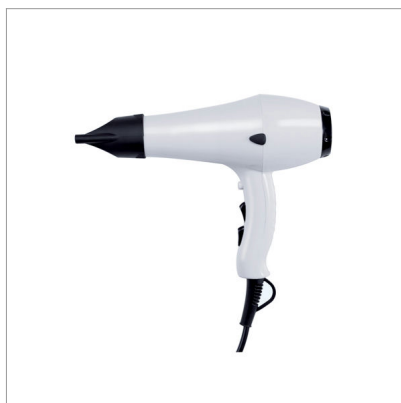

GENERAL INFO**NAME:** Yul Pro ABS**DESCRIPTION:** Hair dryer for hotel use**RANGE:** Hygiene**CATEGORY:** Hygiene**REFERENCE:** 704020**EAN:** 8033267172403**HS CODE:** 85163100**PRODUCT ORIGIN:** Extra UE**PRODUCT PICTURE****PRODUCT SPECIFICATIONS****Material:** ABS**Colors:** White**Dimensions:** 95 x 275 x 287 mm**Weight:** 1.1 kg**Capacity:** 1.800 W**ELECTRICAL SPECIFICATIONS****Engine type:** AC brush motor**Nominal power:** 1800**Voltage:** 220-240 V**Frequency:** 50-60 Hz**Electrical insulation:** Class II**FUNCTIONALITY****Activation:** Release button**EPA Filter:** Not available**Warranty:** 2 years**Air volume:** 30**ADDITIONAL INFO**

Ideal for use in hotels, Yul Pro Abs professional hair dryers are operated by a powerful 1800 W AC motor. Powered by pressing the safety button on placed on the handle, these hair dryers offer two different fan speeds with two heat settings. The unit turns off automatically as soon as button is

**PRODUCT SHEET**

released. Lightweight and easy to handle, Yul Pro ABS are supplied with an air concentrator, while the elegant chrome-plated ring for wall mounting fixation is optional.

SELLING UNIT & PACKING